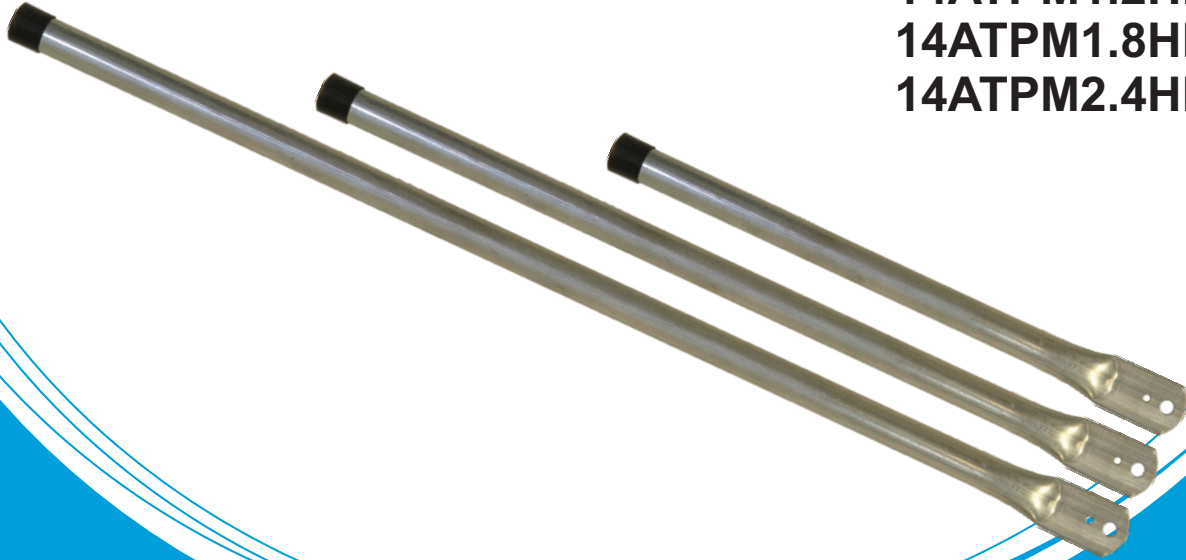

Mast

Product Description:

Mast to suit Universal Mount, available in 25mm and 32mm diameter.

Models:

14ATPM1.2
14ATPM1.8
14ATPM2.4
14ATPM1.2HD
14ATPM1.8HD
14ATPM2.4HD

Part Number	Product Description	Construction Material	Dimensions
14ATPM1.2	1.2m Mast	Pre Gal Steel Thickness 80g/m ²	1200mm x 25mm x 1.2mm
14ATPM1.8	1.8m Mast		1800mm x 25mm x 1.2mm
14ATPM2.4	2.4m Mast		2400mm x 25mm x 1.2mm
14ATPM1.2HD	1.2m Mast Heavy Duty		1200mm x 32mm x 1.2mm
14ATPM1.8HD	1.8m Mast Heavy Duty		1800mm x 32mm x 1.2mm
14ATPM2.4HD	2.4m Mast Heavy Duty		2400mm x 32mm x 1.2mm