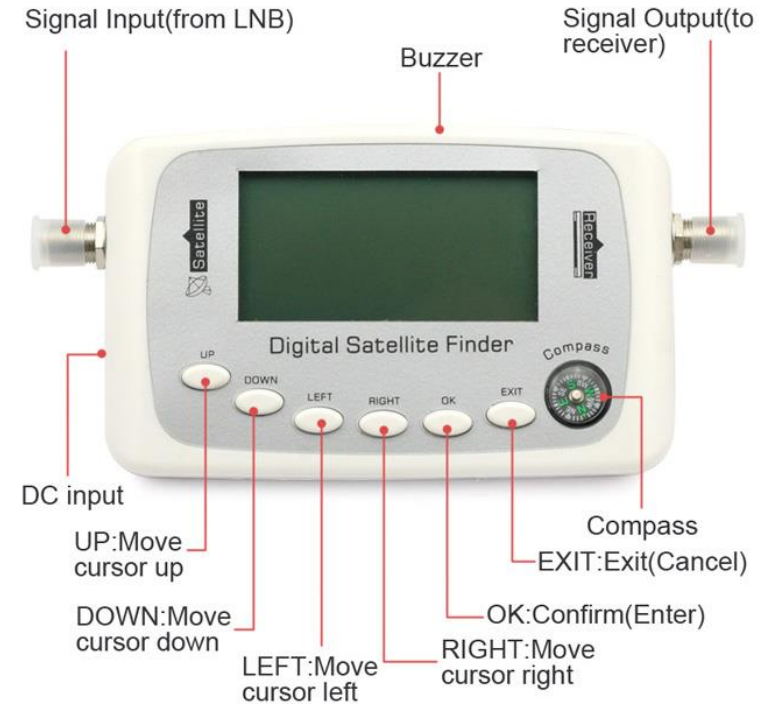

Digitek - Digital Satellite Finder

Model No: 18ASF-500

The Digitek 18ASF-500 Digital Satellite Finder is a easy to use pre-configured for Australia Satellite services finder with built in compass, tone and visual signal strength and signal quality meters.

Product Name: Digital Satellite Finder
Model NO: 18ASF-500

Features:

- Support DVB-S2,DVB-S
- Multi standard demodulation & decoding
- LCD display
- Built-in LCD backlight and signal buzzer
- Support 0/22KHz and 13/18V control signals
- Operating Voltage DC12V-20V

Specifications:

- Frequency Range: 950~2150 MHz
- Input Level Range: -65 ~ -25 dBm
- Symbol Rate: 1 ~ 45 Msps
- DiSEqC 1.0: Supported
- Operating Temperature: 0 ~ +40°C
- Input Connectors: F type
- Impedance: 75Ohm