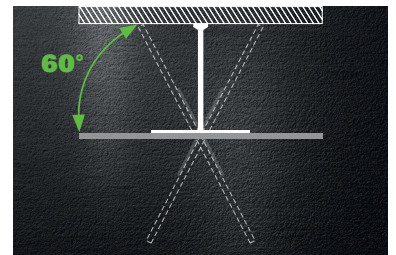

SANUS®

YOU'LL LOVE THIS MOUNT

Slim in-arm **cable management** for clean look

Precision-engineered for **effortless movement** and **stability**

Slim profile holds TV close to the wall for a **sleek look**

Brushed **stainless steel** finish

Swivel simulated **49" flat screen TV**

ADVANCED FULL-MOTION | VMF720-B2

[Installation and Feature Videos Available Online](#)

FITS **32" - 55"** TVs
HOLDS TVS UP TO 24 KG.

WALL DISTANCE 2" - 20"
SWIVEL +60° / -60°
TILT +0° / -15°

- > **STYLISH**
- > **SMOOTH & STABLE**
- > **SLIM**
- > **SIMPLE**

MOUNTING PATTERN

75x75	100x100	200x100	200x200	300x200	400x200	300x300	400x300	400x400	600x400	700x400	800x400	800x500	Random
	✓	✓	✓	✓	✓	✓	✓	✓					