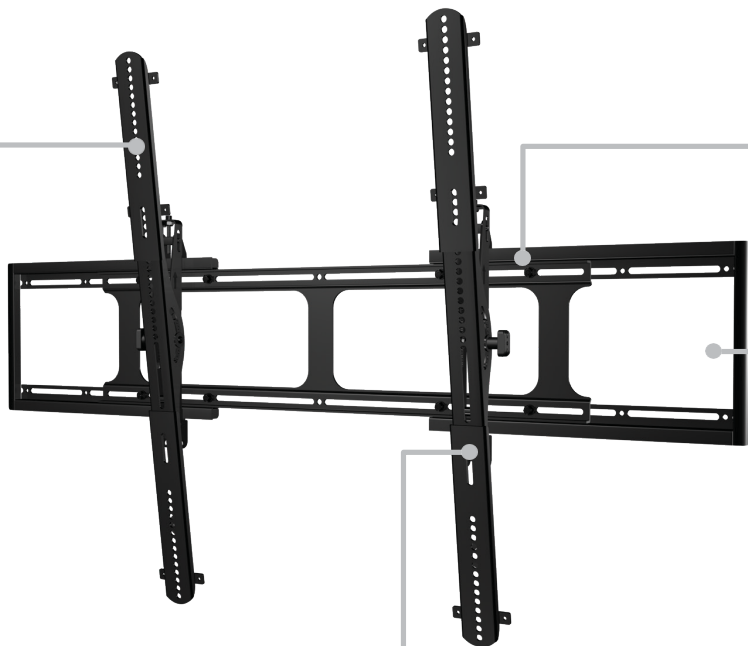

PREMIUM EXTRA LARGE TILT WALL MOUNT FOR TVS 40"- 110"

The VXT7 features an adjustable design that expands to offer a custom fit for most TVs, up to 136kg (300 lbs) . Positions TV just 2.5" from the wall for a clean, flush appearance. ProSet Plus™ post install height and level adjustments allow for up to one full inch of height and level adjustment. Virtual Axis™ Fingertip tilt allows for easy TV adjustments and quick access to cables.

Tilts up 10° and down 7° to eliminate glare

Allows fine-tuning after installation

Includes extender brackets to accommodate large TVs

Open wall plate design allows mounting over wall boxes and electrical outlets

Safety tab provides a safe and easy connection you can hear

PRODUCT DIMENSIONS (W X D X H)
33.43" x 2.41" x 32.49" / 84.91cm x 6.12cm x 85.52cm

PACKAGE DIMENSIONS (W X D X H)
36.59" x 10.88" x 3.32" / 92.64cm x 27.64cm x 8.43cm

MASTER PACK DIMENSIONS (W X D X H)
37.53" x 11.68" x 7.31" / 95.33cm x 29.67cm x 18.57cm

WEIGHT CAPACITY
300 lbs / 136.08kg

PACKAGE WEIGHT
29.50 lbs / 13.40kg

MASTER PACK WEIGHT
44.40 lbs / 20.10kg

UPC
793795534040