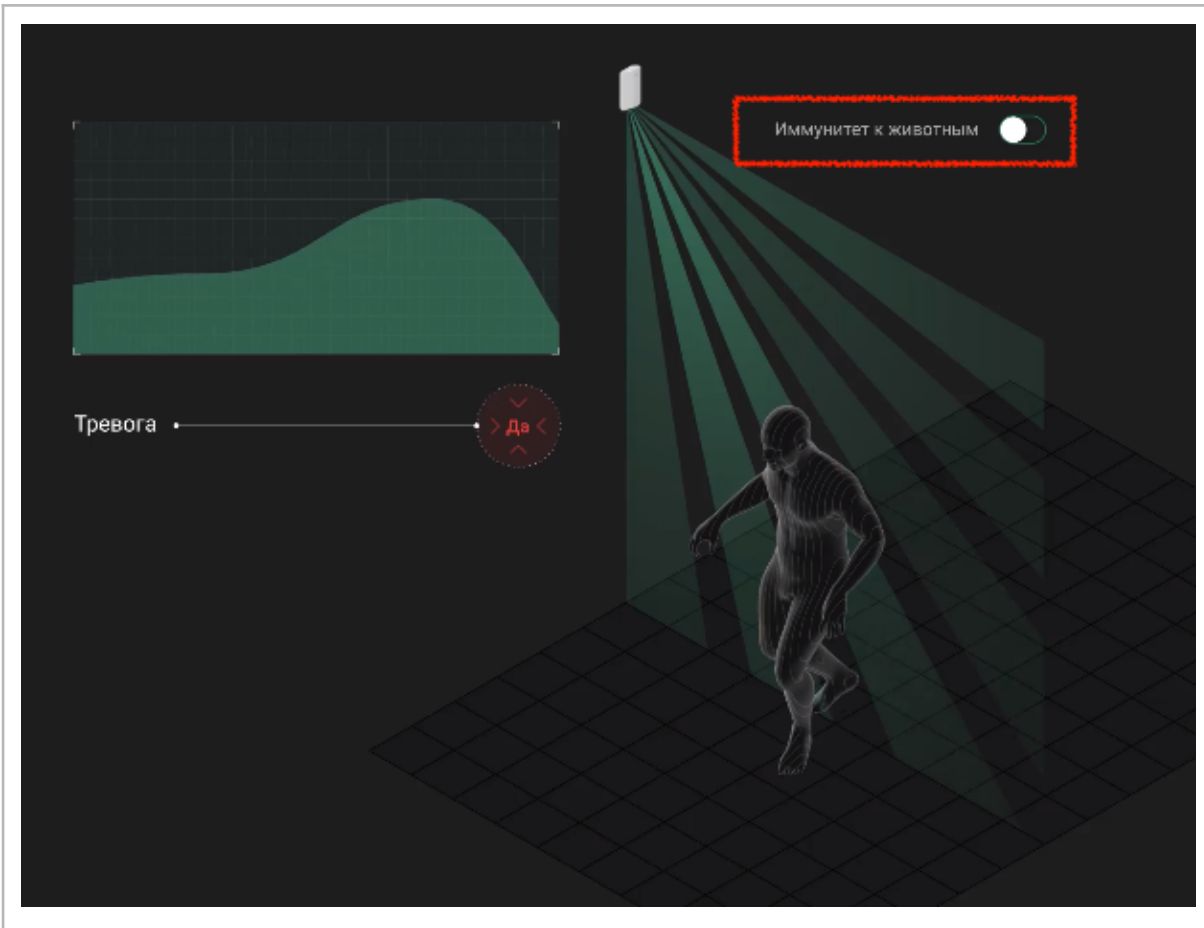

Reliable radio communication

MotionProtect Curtain connects to the hub through radio communication at a distance of up to 1,700 meters. Jeweller, the proprietary two-way communication protocol protects data transmissions with advanced encryption. In case of interference or jamming, Ajax security system switches the frequency and alerts you and your dedicated alarm response company.

2-minute set-up

MotionProtect Curtain connects to the security system via Ajax app: scan the QR code, add the detector to the room, and proceed to installation.

Быстрое подключение
через QR код

Крепление для быстрого
монтажа SmartBracket

Мобильное приложение для
настройки и тестов

Переключатель графики: Установка на SmartBracket | Установка на кронштейн