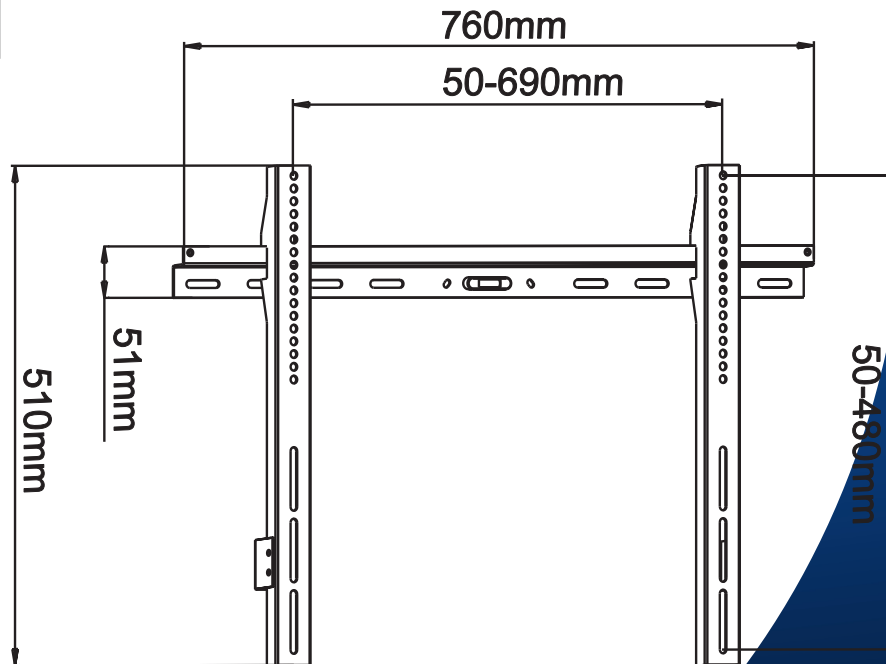

TV Wall Mounting Brackets

Model: 22PB6

Universal Bracket
Suit Screen Size 30 ~ 50"
Distance From Wall 40mm
Load Capacity 60kg
Solid Heavy Gauge Cold Steel Construction
Integrated Bubble Level
Mounting Hardware Included
Instructions Included