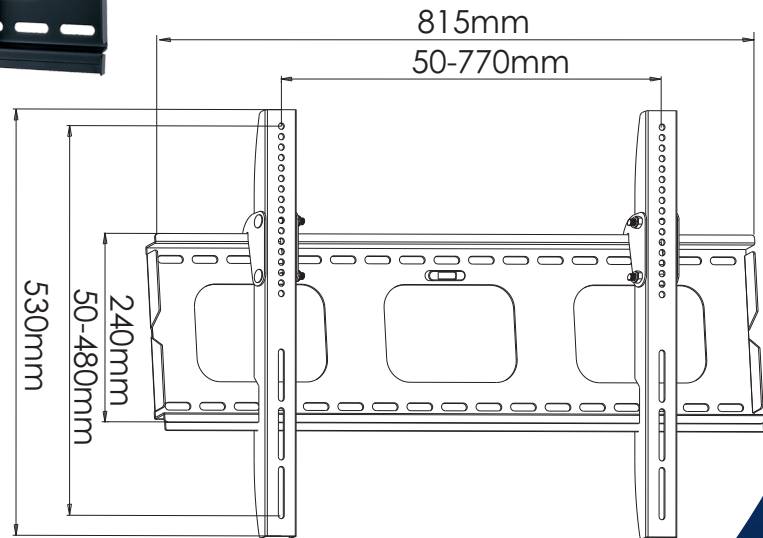

## TV Wall Mounting Brackets

**Model: 22PFIX900B**

Tilt 5° Down  
 Suit Screen Size up to 90"  
 Only 38mm from Wall to TV  
 Load Capacity 80kg  
 Up to VESA 700 x 400  
 Solid Heavy Gauge Cold Steel Construction  
 Mounting Hardware Included  
 Instructions Included  
 Powder Coated Black