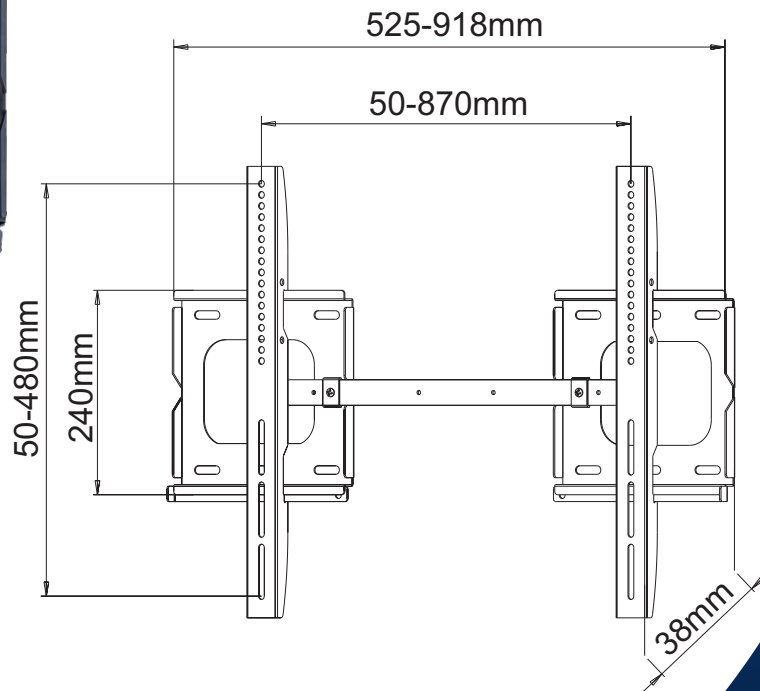

TV Wall Mounting Brackets

Model: 22PLB115

Universal Bracket
Tilt -5° ~ 0°
Suit Screen Size 23 ~ 70"
Distance From Wall 38mm
Load Capacity 100kg
Solid Heavy Gauge Cold Steel Construction
Integrated Bubble Level
Mounting Hardware Included
Instructions Included