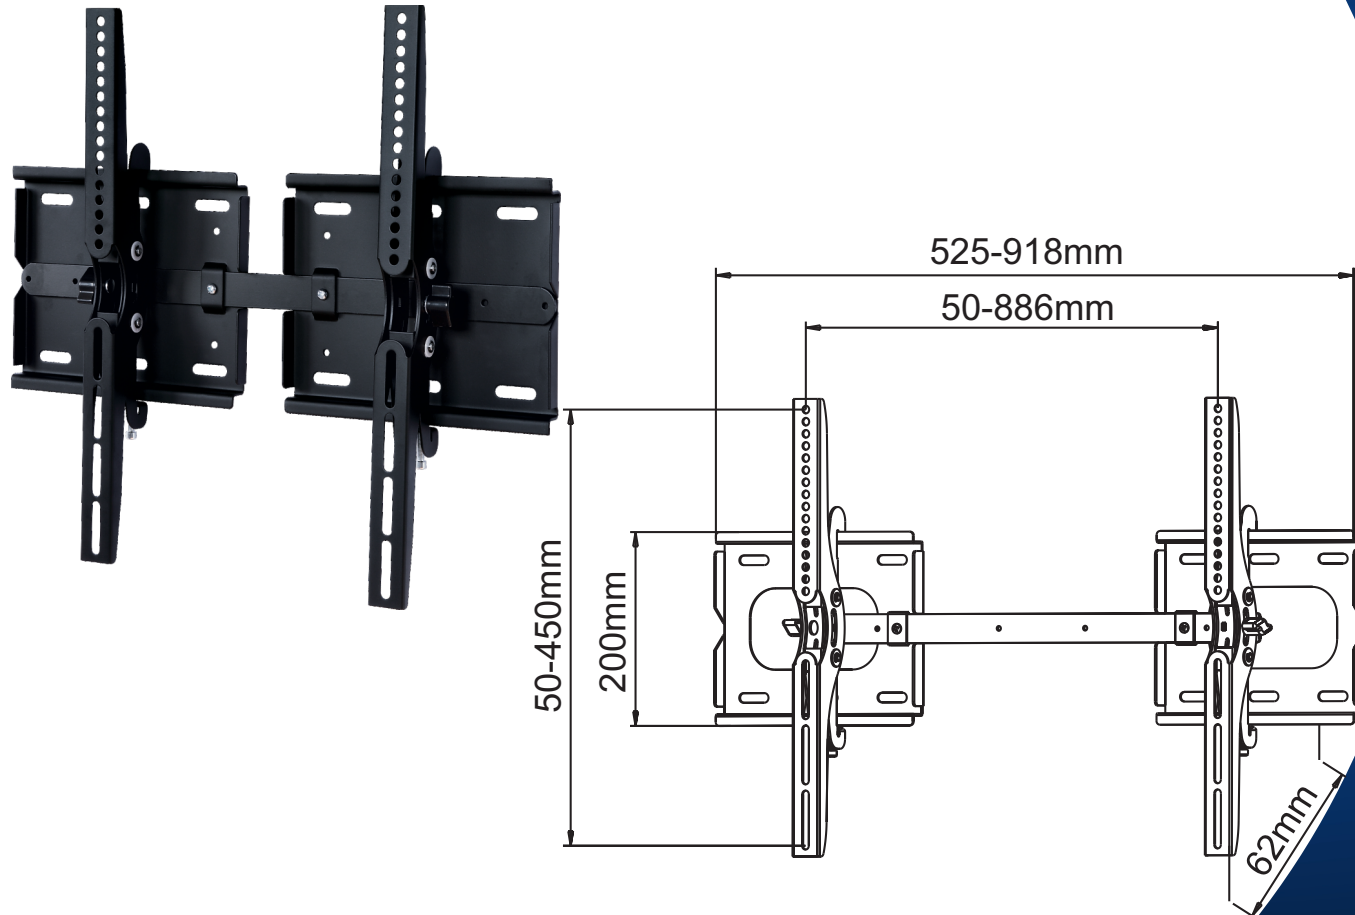

TV Wall Mounting Brackets

Universal Bracket
Tilt -15° ~ +15°
Suit Screen Size 23 ~ 70"
Distance From Wall 62mm
Load Capacity 100kg
Solid Heavy Gauge Cold Steel Construction
Integrated Bubble Level
Mounting Hardware Included
Instructions Included