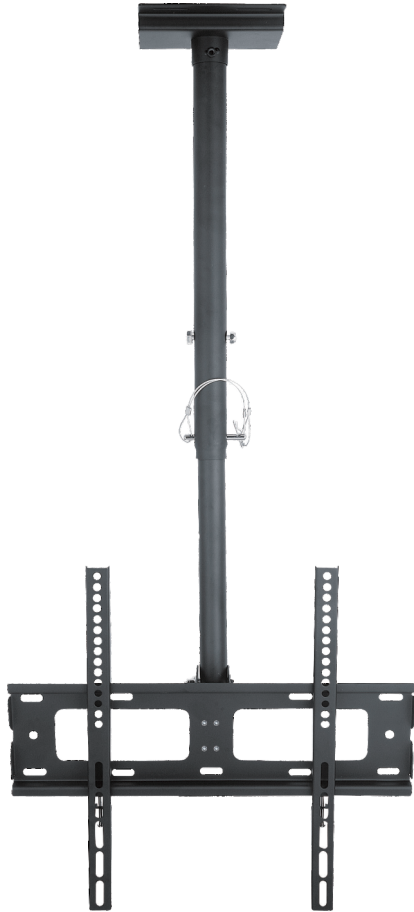

TV Wall Mounting Brackets

Model: 22PLBCM44

Ceiling Mount For Single TV
Tilt 0° ~ +20°
Suit Screen Size 23 ~ 55"
Extension Height 570 ~ 800mm
Load Capacity 50kg
Anti-bending System
On The Ceiling Plate
Double Locking System
On The Extension Tubes
Mounting Hardware Included
Instructions Included