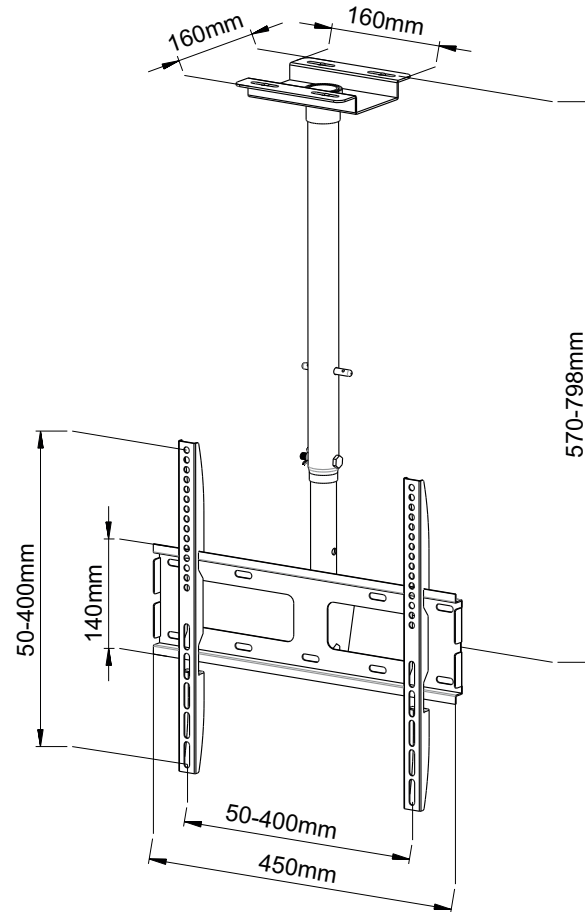

TV Wall Mounting Brackets

Model: 22PLBCM44

Ceiling Mount For Single TV
Tilt 0° ~ +20°
Suit Screen Size 23 ~ 55"
Extension Height 570 ~ 800mm
Load Capacity 50kg
Anti-bending System
On The Ceiling Plate
Double Locking System
On The Extension Tubes
Mounting Hardware Included
Instructions Included