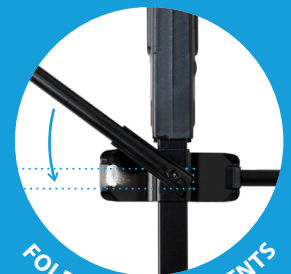

COMPACT DESIGN

01TBUV7F-4G

TRU-BAND FOLDING 7-ELEMENT UHF/VHF BLACK ARROW 4G ANTENNA

Specifications:

Elements	7 UHF & 7 VHF (folding)
Antenna Type	Yagi/Log Periodic
	UHF / VHF
Bands	3 & 4/5
Channels	Ch 6-12 & 28-38
Max. Gain	UHF 8-10dBi & VHF 6-8dBi
Front to Back Ratio	UHF 16-20dB & VHF 13-15dB
Antenna Filter	4G/5G >60dB
	Dimensions
Antenna (mm)	1425(L) x 850(W) x 85(H)
Packaged box (mm)	1170 x 270 x 110

Features:

- Unique folding VHF elements design
- Designed for the precise digital frequency bands for true HD performance
- Boomlock™ manufacturing technology developed and patented by Hills
- Matched balun for best MER performance and lowest insertion loss. Ultrasonically sealed to prevent water ingress
- Strong mechanical construction using corrosion-resistant aluminium & UV stabilised plastics

What's in the box

- Antenna with fitted V-Block and U-Block
- Sealing Boot (For F Connector)

FOLDING VHF ELEMENTS

PCBA WITH 4G/5G REJECTION

Product information and imagery up-to-date as of March 19, 2026 8:03 AM. For more information, visit www.hillsantenna.com.au